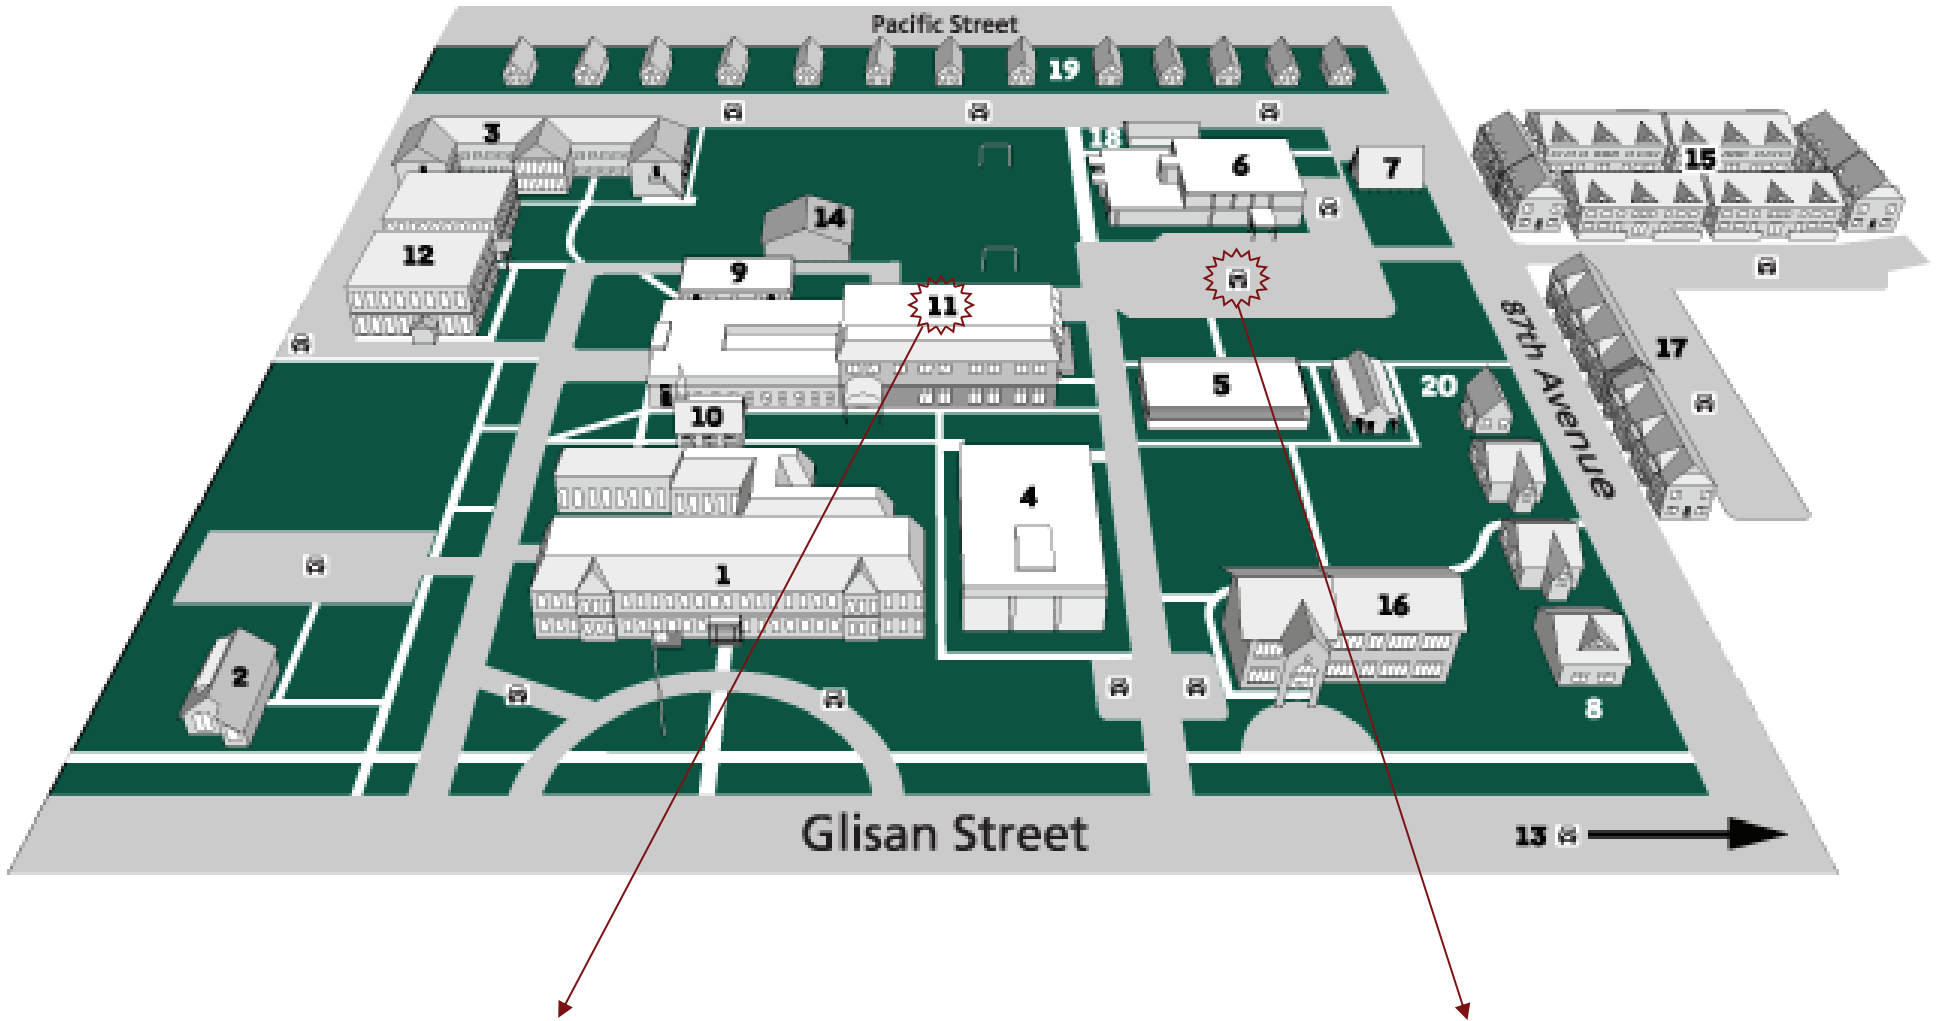

GREATER PACIFIC NORTHWEST-USA
MISSION CENTER
CONFERENCE
2010

PASTORS BREAKFAST
Multnomah University
8435 NE Glisan Street
JCA Student Commons
Portland OR 97220

11: Joseph C. Aldrich (JCA) Student Commons

Plentiful complimentary parking